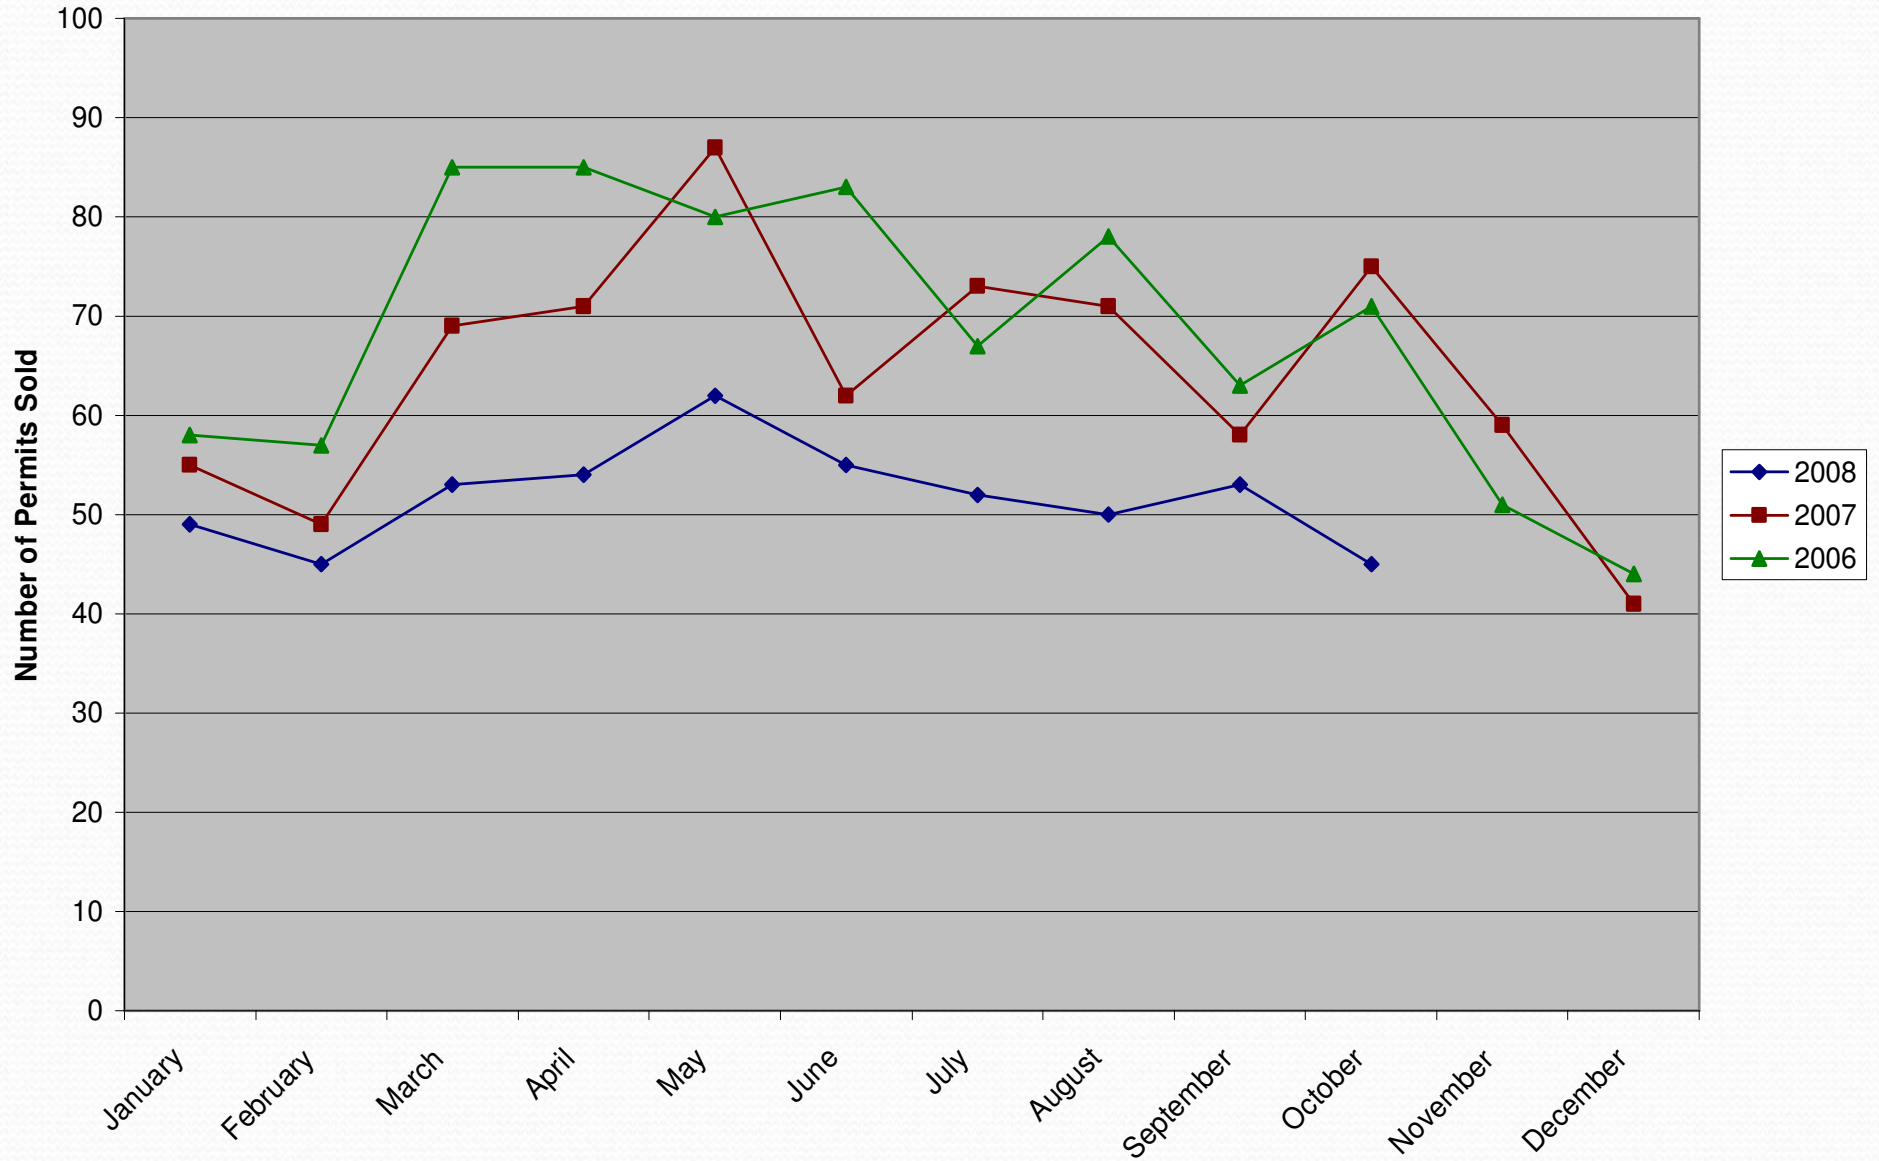

Blazing New Business Trails

CARROLL
COUNTY
VIRGINIA

www.CARROLLCOUNTYVA.ORG

Carroll County

- Rural Area with Blue Ridge Parkway
- 30,000 population
- **No Zoning**
- Less Housing Credit Crisis

Carroll County

- Tourist Attraction
- 60 miles from Winston-Salem, NC
- First Mt. from Charlotte, NC
- Retirement Community
- Friendly Building atmosphere

Total

Carroll County

Total Housing Units 12,186

Single Family 72.8